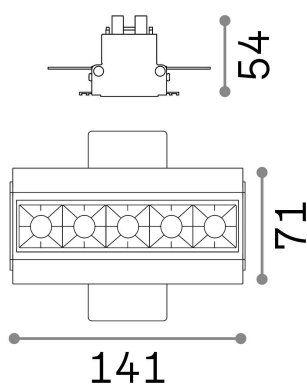

General info

Technical - Recessed lights

Ean	8021696267906
Item	LIKA FI TRIMLESS 12W 4000K BK
Installation	Recessed lights
Guarantee	5 years
Gross weight	0.53 kg
Volume	0.00133 m ³

Technical info

Net weight	0.39 kg
Insulation class	II
Protection index	IP20
Compliance	CE
Operating temperature	0° ~ +40 °C
Dimmer	NO, On-Off
Power output	220-240 V AC 50/60 Hz
Power supply	Separate, included Replaceable (by qualified operators only), electronic
Recessed specifications	145 x 70 - h. ≥ 70 , 9-18
Accessories not included	Dimmable driver

Source info

Integrated source	Integrated LED module
Replaceable source	Replaceable (by qualified operators only)
Power	12 W
Emission	Direct
Max consumption	max 12,00 W
Features LED	LED SMD OSRAM
CCT LED	4000 K
Duration LED (t. 25°C)	50000 h
CRI	> 90
Light beam	29°
UGR Maximum	< 16
Light beam flux	1250 lm
Useful light flux	1130 lm
Photobiological risk	2