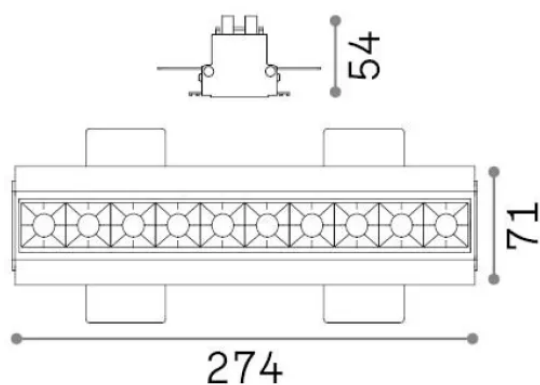

## Technical - Recessed lights

Ean	8021696341774
Item	LIKA FI TRIMLESS 20W 2700K BK
Installation	Recessed lights
Warranty	5 years
Gross weight	0.85 kg
Volume	0.00221 m <sup>3</sup>

## Source info

Integrated source	Integrated LED module
Replaceable source	Replaceable (by qualified operators only)
Power	19,5 W
Emission	Direct
Max consumption	max 19,5 W
Features LED	LED SMD OSRAM
CCT LED	2700 K
Duration LED (t. 25°C)	50000 h
CRI	> 90
SDCM	3
Light beam	29°
UGR Maximum	< 16
Light beam flux	1700 lm
Useful light flux	1360 lm
Photobiological risk	2