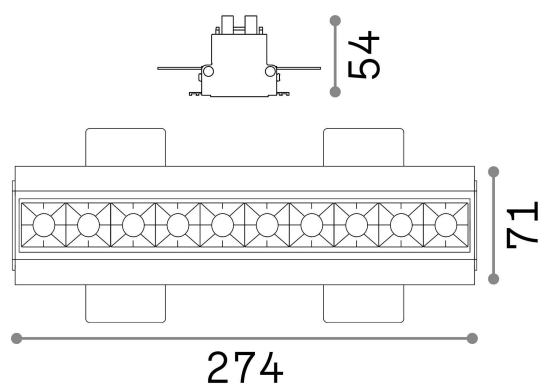

General info

Technical - Recessed lights

Ean	8021696206240
Item	LIKA FI TRIMLESS 20W 3000K BK
Installation	Recessed lights
Guarantee	5 years
Gross weight	0.92 kg
Volume	0.002318 m ³

Technical info

Net weight	0.72 kg
Insulation class	II
Protection index	IP20
Compliance	CE
Operating temperature	0° ~ +40 °C
Dimmer	NO, On-Off
Power output	220-240 V AC 50/60 Hz
Power supply	Separate, included Replaceable (by qualified operators only), electronic
Recessed specifications	278 x 70 - h. ≥ 70 , 9-18
Accessories not included	Dimmable driver

Source info

Integrated source	Integrated LED module
Replaceable source	Replaceable (by qualified operators only)
Power	20 W
Emission	Direct
Max consumption	max 19,50 W
Features LED	LED SMD OSRAM
CCT LED	3000 K
Duration LED (t. 25°C)	50000 h
CRI	> 90
Light beam	29°
UGR Maximum	< 16
Light beam flux	1750 lm
Useful light flux	1550 lm
Photobiological risk	2