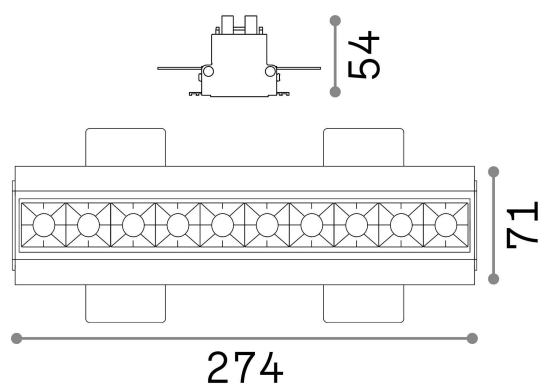

## Technical - Recessed lights

Ean	8021696267913
Item	LIKA FI TRIMLESS 20W 4000K BK
Installation	Recessed lights
Guarantee	5 years
Gross weight	0.92 kg
Volume	0.002318 m <sup>3</sup>

## Technical info

Net weight	0.72 kg
Insulation class	II
Protection index	IP20
Compliance	CE
Operating temperature	0° ~ +40 °C
Dimmer	NO, On-Off
Power output	220-240 V AC 50/60 Hz
Power supply	Separate, included Replaceable (by qualified operators only), electronic
Recessed specifications	278 x 70 - h. ≥ 70 , 9-18
Accessories not included	Dimmable driver

## Source info

Integrated source	Integrated LED module
Replaceable source	Replaceable (by qualified operators only)
Power	20 W
Emission	Direct
Max consumption	max 19,50 W
Features LED	LED SMD OSRAM
CCT LED	4000 K
Duration LED (t. 25°C)	50000 h
CRI	> 90
Light beam	29°
UGR Maximum	< 16
Light beam flux	1850 lm
Useful light flux	1650 lm
Photobiological risk	2