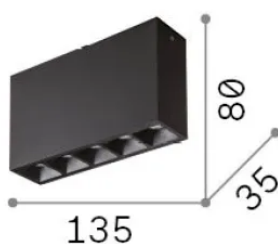

General info

Indoor - Ceiling lamps

Ean	8021696248530
Item	LIKA PL BIANCO
Installation	Ceiling lamps
Warranty	5 years
Gross weight	0.45 kg
Volume	0.00108 m ³

Technical info

Net weight	0.37 kg
Insulation class	II
Protection index	IP20
Compliance	CE
Operating temperature	0° ~ +40 °C
Dimmer	Non-dimmable, On-Off
Power output	220-240 V AC 50/60 Hz
Power supply	In-built, included Replaceable (by qualified operators only), electronic

Source info

Integrated source	Integrated LED module
Replaceable source	Replaceable (by qualified operators only)
Power	12,5 W
Emission	Direct
Max consumption	max 12,5 W
Features LED	LED SMD OSRAM
CCT LED	3000 K
Duration LED (t. 25°C)	50000 h
CRI	> 90
SDCM	3
Light beam	44°
UGR Maximum	< 16
Light beam flux	1200 lm
Useful light flux	1060 lm
Photobiological risk	2