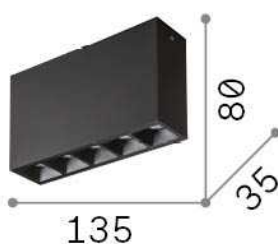

Net weight	0.37 kg
Insulation class	II
Protection index	IP20
Compliance	CE
Operating temperature	0° ~ +40 °C
Dimmer	NO, On-Off
Power output	220-240 V AC 50/60 Hz
Power supply	In-built, included Replaceable (by qualified operators only), electronic

Source info

Integrated source	Integrated LED module
Replaceable source	Replaceable (by qualified operators only)
Power	12,5 W
Emission	Direct
Max consumption	max 12,00 W
Features LED	LED SMD OSRAM
CCT LED	3000 K
Duration LED (t. 25°C)	50000 h
CRI	> 90
Light beam	44°
UGR Maximum	< 16
Light beam flux	1200 lm
Useful light flux	1060 lm
Photobiological risk	2