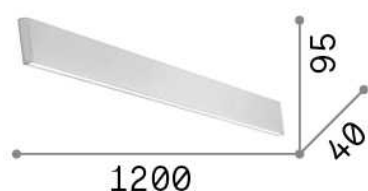

General info

Indoor - Wall lamps

Ean	8021696242019
Item	LINUS AP 3000K BK
Installation	Wall lamps
Guarantee	5 years
Gross weight	1.62 kg
Volume	0.01575 m ³

Technical info

Net weight	1.25 kg
Insulation class	I
Protection index	IP20
Compliance	CE
Operating temperature	0° ~ +40 °C
Dimmer	1, 1-10V
Power output	100-240 V AC 50/60 Hz
Power supply	In-built, included Replaceable (by qualified operators only), electronic
Accessories not included	Structure linear connector

Source info

Integrated source	Integrated LED module
Replaceable source	No
Power	32 W
Emission	Direct + Indirect
Max consumption	max 32,00 W
Features LED	LED SMD
CCT LED	3000 K
Duration LED (t. 25°C)	50000 h
CRI	> 80
SDCM	3
Light beam	104+104°
Light beam flux	3450 lm
Useful light flux	3060 lm
Photobiological risk	1
Standby power	< 0.50 W