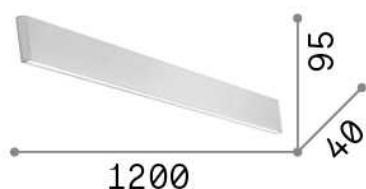

General info

Indoor - Wall lamps

Ean	8021696233840
Item	LINUS AP 3000K WH
Installation	Wall lamps
Guarantee	5 years
Gross weight	1.62 kg
Volume	0.01575 m ³

Technical info

Net weight	1.25 kg
Insulation class	I
Protection index	IP20
Compliance	CE
Operating temperature	0° ~ +40 °C
Dimmer	1, 1-10V
Power output	100-240 V AC 50/60 Hz
Power supply	In-built, included Replaceable (by qualified operators only), electronic
Accessories not included	Structure linear connector

Source info

Integrated source	Integrated LED module
Replaceable source	No
Power	32 W
Emission	Direct + Indirect
Max consumption	max 32,00 W
Features LED	LED SMD
CCT LED	3000 K
Duration LED (t. 25°C)	50000 h
CRI	> 80
SDCM	3
Light beam	104+104°
Light beam flux	3450 lm
Useful light flux	3060 lm
Photobiological risk	1
Standby power	< 0.50 W