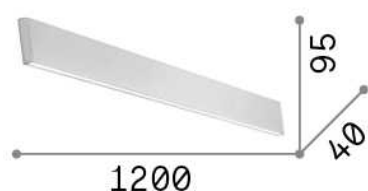

General info

Indoor - Wall lamps

Ean	8021696268071
Item	LINUS AP 4000K BK
Installation	Wall lamps
Guarantee	5 years
Gross weight	2.29 kg
Volume	0.01575 m ³

Technical info

Net weight	1.25 kg
Insulation class	I
Protection index	IP20
Compliance	CE
Operating temperature	0° ~ +40 °C
Dimmer	1, 1-10V
Power output	100-240 V AC 50/60 Hz
Power supply	In-built, included Replaceable (by qualified operators only), electronic
Accessories not included	Structure linear connector

Source info

Integrated source	Integrated LED module
Replaceable source	No
Power	32 W
Emission	Direct + Indirect
Max consumption	max 32,00 W
Features LED	LED SMD
CCT LED	4000 K
Duration LED (t. 25°C)	50000 h
CRI	> 80
SDCM	3
Light beam	104+104°
Light beam flux	3600 lm
Useful light flux	3190 lm
Photobiological risk	1
Standby power	< 0.50 W