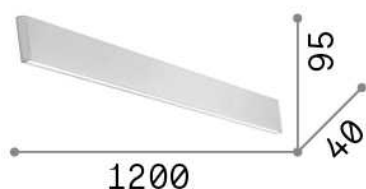

General info

Indoor - Wall lamps

Ean	8021696268095
Item	LINUS AP 4000K WH
Installation	Wall lamps
Guarantee	5 years
Gross weight	1.62 kg
Volume	0.01575 m ³

Technical info

Net weight	1.25 kg
Insulation class	I
Protection index	IP20
Compliance	CE
Operating temperature	0° ~ +40 °C
Dimmer	1, 1-10V
Power output	100-240 V AC 50/60 Hz
Power supply	In-built, included Replaceable (by qualified operators only), electronic
Accessories not included	Structure linear connector

Source info

Integrated source	Integrated LED module
Replaceable source	No
Power	32 W
Emission	Direct + Indirect
Max consumption	max 32,00 W
Features LED	LED SMD
CCT LED	4000 K
Duration LED (t. 25°C)	50000 h
CRI	> 80
SDCM	3
Light beam	104+104°
Light beam flux	3600 lm
Useful light flux	3190 lm
Photobiological risk	1
Standby power	< 0.50 W