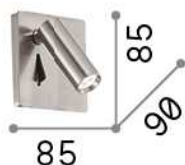

General info

Indoor - Wall lamps

Ean	8021696250137
Item	LITE AP NICKEL
Installation	Wall lamps
Guarantee	5 years
Gross weight	0.5 kg
Volume	0.0008 m ³

Technical info

Net weight	0.34 kg
Insulation class	I
Protection index	IP20
Compliance	CE
Operating temperature	0° ~ +40 °C
Dimmer	NO, On-Off
Power output	220-240 V AC 50/60 Hz Integrated switch button
Power supply	Separate, included Replaceable (by qualified operators only), electronic
Adjustability	YES

Source info

Integrated source	Integrated LED module
Replaceable source	Replaceable (by qualified operators only)
Power	LED 3 W
Emission	Direct
Max consumption	max 3,00 W
Features LED	LED SMD
CCT LED	3000 K
Duration LED (t. 25°C)	20000 h
CRI	> 80
Light beam	23°
Light beam flux	200 lm
Useful light flux	130 lm
Photobiological risk	2
Bulb included	1 - E14 OLIVA 4W 3000K CRI80 SATIN