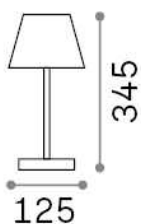

General info

Outdoor - Table lamps

Ean	8021696286730
Item	LOLITA TL COOL GREY
Installation	Table lamps
Guarantee	5 years
Gross weight	1.58 kg
Volume	0.007779 m ³

Technical info

Net weight	0.55 kg
Insulation class	III
Protection index	IP54
Compliance	CE
Operating temperature	0° ~ +40 °C
Dimmer	1, Touch dimmer
Power output	5 V DC 50/60 Hz Integrated switch button
Battery	YES (up to 14 h)
Power supply	Separate, included Replaceable, electronic

Source info

Integrated source	Integrated LED module
Replaceable source	No
Power	LED 2,8 W
Emission	Direct
Max consumption	max 2,80 W
Features LED	LED SMD
CCT LED	3000 K
Duration LED (t. 25°C)	25000 h
CRI	> 80
Light beam flux	250 lm
Useful light flux	70 lm
Photobiological risk	EXEMPT
Standby power	< 0.50 W
Bulb included	1 - E14 OLIVA 4W 3000K CRI80 SATIN