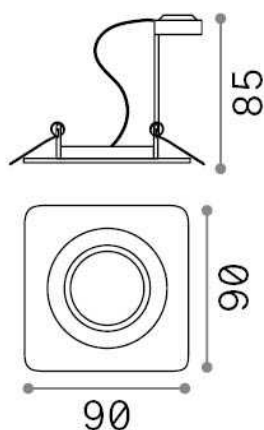

General info

Technical - Recessed lights

Ean	8021696138978
Item	LOUNGE FI
Installation	Recessed lights
Guarantee	5 years
Gross weight	0.19 kg
Volume	0.001125 m ³

Technical info

Net weight	0.16 kg
Insulation class	II
Protection index	IP20
Compliance	CE
Operating temperature	0° ~ +40 °C
Dimmer	Determined by the light bulb
Power output	220-240 V AC
Power supply	Not required
Recessed specifications	Ø 70 - h. ≥ 110 , 3-12
Adjustability	vert. 0°-30° , orizz. 0°-360°

Source info

Integrated source	Light bulb (not included)
Replaceable source	No
Power	GU10 max 1 x 50 W
Emission	Direct
Max consumption	-