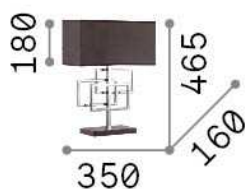

Source info

Integrated source	Light bulb (not included)
Replaceable source	No
Power	E27 max 1 x 60 W
Emission	Direct + Indirect
Max consumption	-