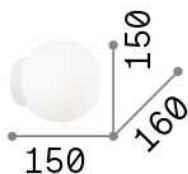

General info

Indoor - Wall lamps

Ean	8021696059808
Item	MAPA BIANCO AP1 D15
Installation	Wall lamps
Guarantee	5 years
Gross weight	0.72 kg
Volume	0.011466 m ³

Technical info

Net weight	0.38 kg
Insulation class	II
Protection index	IP20
Compliance	CE
Operating temperature	0° ~ +40 °C
Dimmer	Determined by the light bulb
Power output	220-240 V AC
Power supply	Not required

Source info

Integrated source	Light bulb (included)
Replaceable source	Replaceable
Power	G9 max 1 x 15 W
Emission	Diffuse
Max consumption	-
Bulb included	1 - E14 OLIVA 4W 3000K CRI80 SATIN