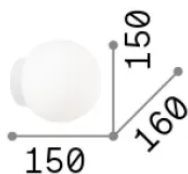

Source info

Integrated source	Light bulb (included)
Replaceable source	Replaceable
Power	G9 max 1 x 15 W
Emission	Diffuse
Max consumption	-
Bulb included	209043 G9 3.0W 3000K CRI80
Recommended bulb	305486 G9 4.0W 3000K CRI80