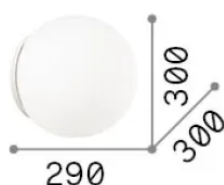

Source info

Integrated source	Light bulb (not included)
Replaceable source	No
Power	E27 max 1 x 42 W
Emission	Diffuse
Max consumption	-
Recommended bulb	101279 E27 SFERA 4W 3000K CRI80 TRASP