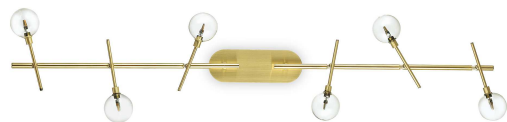

General info

Indoor - Ceiling lamps

Ean	8021696200361
Item	MARACAS PL6
Installation	Ceiling lamps
Guarantee	5 years
Gross weight	1.87 kg
Volume	0.024192 m ³

Technical info

Net weight	1.28 kg
Insulation class	II
Protection index	IP20
Compliance	CE
Operating temperature	0° ~ +40 °C
Dimmer	NO, On-Off
Power output	220-240 V AC 50/60 Hz
Power supply	In-built, included Replaceable (by qualified operators only), electronic
Adjustability	YES

Source info

Integrated source	Light bulb (included)
Replaceable source	Replaceable
Power	G4 max 6 x 2 W
Emission	Diffuse
Max consumption	-
Bulb included	1 - E14 OLIVA 4W 3000K CRI80 SATIN