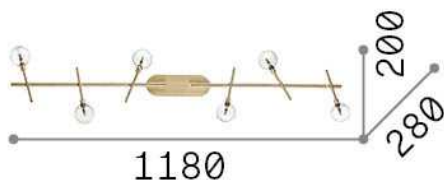

General info

Indoor - Ceiling lamps

Ean	8021696200361
Item	MARACAS PL6
Installation	Ceiling lamps
Guarantee	5 years
Gross weight	1.87 kg
Volume	0.024192 m ³

Technical info

Net weight	1.28 kg
Insulation class	II
Protection index	IP20
Compliance	CE
Operating temperature	0° ~ +40 °C
Dimmer	NO, On-Off
Power output	220-240 V AC 50/60 Hz
Power supply	In-built, included Replaceable (by qualified operators only), electronic
Adjustability	YES

Source info

Integrated source	Light bulb (included)
Replaceable source	Replaceable
Power	G4 max 6 x 2 W
Emission	Diffuse
Max consumption	-
Bulb included	1 - E14 OLIVA 4W 3000K CRI80 SATIN