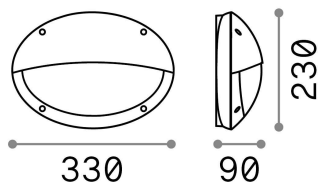

General info

Outdoor - Wall lamps

Ean	8021696096735
Item	MEDEA-2 AP1 BIANCO
Installation	Wall lamps
Guarantee	5 years
Gross weight	1 kg
Volume	0.01088 m ³

Technical info

Net weight	0.8 kg
Insulation class	II
Protection index	IP66
Compliance	CE
Operating temperature	-15° ~ +45 °C
Dimmer	Determined by the light bulb
Power output	220-240 V AC
Power supply	Not required
Load resistance	IK10