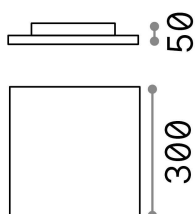

General info

Outdoor - Ceiling lamps

Ean	8021696202921
Item	MIB PL SQUARE 4000K
Installation	Ceiling lamps
Guarantee	5 years
Gross weight	2.29 kg
Volume	0.008575 m ³

Technical info

Net weight	1.82 kg
Insulation class	I
Protection index	IP65
Compliance	CE
Operating temperature	-15° ~ +45 °C
Dimmer	NO, On-Off
Power output	100-240 V AC 50/60 Hz
Power supply	In-built, included Replaceable (by qualified operators only), electronic
Load resistance	IK08

Source info

Integrated source	Integrated LED module
Replaceable source	No
Power	19 W
Emission	Direct
Max consumption	max 19,00 W
Features LED	LED SMD
CCT LED	4000 K
Duration LED (t. 25°C)	35000 h
CRI	> 80
Light beam	110°
Light beam flux	2200 lm
Useful light flux	1390 lm