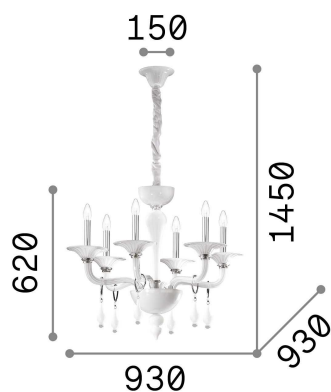

General info

Indoor - Suspensions

Ean	8021696068183
Item	MIRAMARE SP6
Installation	Suspensions
Guarantee	5 years
Gross weight	10.63 kg
Volume	0.143685 m ³

Technical info

Net weight	8.1 kg
Insulation class	I
Protection index	IP20
Compliance	CE
Operating temperature	0° ~ +40 °C
Dimmer	Determined by the light bulb
Power output	220-240 V AC
Power supply	Not required

Source info

Integrated source	Light bulb (not included)
Replaceable source	No
Power	E14 max 6 x 40 W
Emission	Diffuse
Max consumption	-