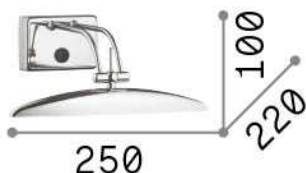

Source info

Integrated source	Light bulb (included)
Replaceable source	Replaceable
Power	G9 max 2 x 40 W
Emission	Direct
Ignition time	X
Max consumption	-
Bulb included	1 - E14 OLIVA 4W 3000K CRI80 SATIN