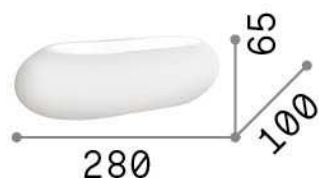

Net weight	0.52 kg
Insulation class	I
Protection index	IP20
Compliance	CE
Operating temperature	0° ~ +40 °C
Dimmer	Determined by the light bulb
Power output	220-240 V AC
Power supply	Not required

Source info

Integrated source	Light bulb (included)
Replaceable source	Replaceable
Power	G9 max 2 x 40 W
Emission	Diffuse
Max consumption	-
Bulb included	1 - E14 OLIVA 4W 3000K CRI80 SATIN