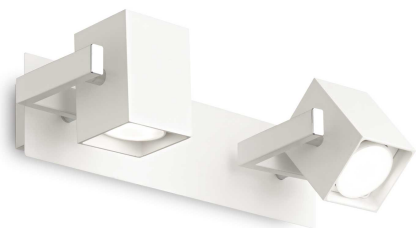

General info

Indoor - Wall lamps

Ean	8021696073545
Item	MOUSE AP2 BIANCO
Installation	Wall lamps
Guarantee	5 years
Gross weight	1.07 kg
Volume	0.006732 m ³

Technical info

Net weight	0.91 kg
Insulation class	I
Protection index	IP20
Compliance	CE
Operating temperature	0° ~ +40 °C
Dimmer	Determined by the light bulb
Power output	220-240 V AC
Power supply	Not required
Adjustability	YES