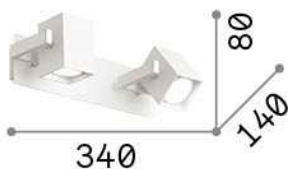

General info

Indoor - Wall lamps

Ean	8021696073545
Item	MOUSE AP2 BIANCO
Installation	Wall lamps
Guarantee	5 years
Gross weight	1.07 kg
Volume	0.006732 m ³

Technical info

Net weight	0.91 kg
Insulation class	I
Protection index	IP20
Compliance	CE
Operating temperature	0° ~ +40 °C
Dimmer	Determined by the light bulb
Power output	220-240 V AC
Power supply	Not required
Adjustability	YES