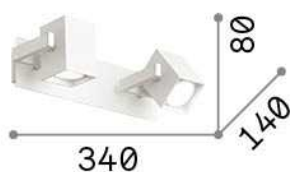

General info

Indoor - Wall lamps

Ean	8021696156705
Item	MOUSE AP2 NERO
Installation	Wall lamps
Guarantee	5 years
Gross weight	1.07 kg
Volume	0.006732 m ³

Technical info

Net weight	0.91 kg
Insulation class	I
Protection index	IP20
Compliance	CE
Operating temperature	0° ~ +40 °C
Dimmer	Determined by the light bulb
Power output	220-240 V AC
Power supply	Not required
Adjustability	YES