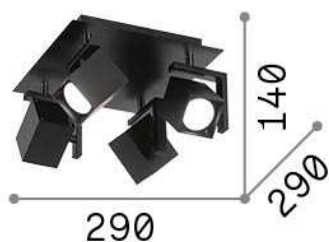

General info

Indoor - Ceiling lamps

Ean	8021696073583
Item	MOUSE PL4 BIANCO
Installation	Ceiling lamps
Guarantee	5 years
Gross weight	2.13 kg
Volume	0.01566 m ³

Technical info

Net weight	1.9 kg
Insulation class	I
Protection index	IP20
Compliance	CE
Operating temperature	0° ~ +40 °C
Dimmer	Determined by the light bulb
Power output	220-240 V AC
Power supply	Not required
Adjustability	YES