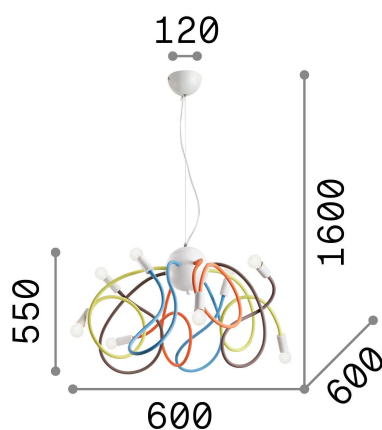

## Indoor - Suspensions

<b>Ean</b>	8021696141893
<b>Item</b>	MULTIFLEX SP8 BIANCO
<b>Installation</b>	Suspensions
<b>Guarantee</b>	5 years
<b>Gross weight</b>	5.39 kg
<b>Volume</b>	0.065559 m <sup>3</sup>

## Technical info

<b>Net weight</b>	4.44 kg
<b>Insulation class</b>	I
<b>Protection index</b>	IP20
<b>Compliance</b>	CE
<b>Operating temperature</b>	0° ~ +40 °C
<b>Dimmer</b>	Determined by the light bulb
<b>Power output</b>	220-240 V AC
<b>Power supply</b>	Not required
<b>Adjustability</b>	YES

## Source info

<b>Integrated source</b>	Light bulb (not included)
<b>Replaceable source</b>	No
<b>Power</b>	E14 max 8 x 28 W
<b>Emission</b>	Diffuse
<b>Max consumption</b>	-