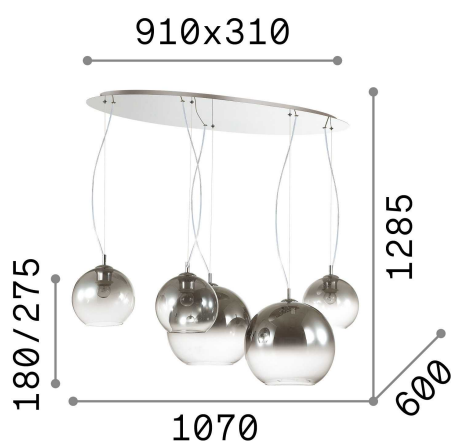

## Indoor - Suspensions

<b>Ean</b>	8021696138305
<b>Item</b>	NEMO SP5 CROMO SFUMATO
<b>Installation</b>	Suspensions
<b>Guarantee</b>	5 years
<b>Gross weight</b>	11.74 kg
<b>Volume</b>	0.242352 m <sup>3</sup>

## Technical info

<b>Net weight</b>	8.7 kg
<b>Insulation class</b>	I
<b>Protection index</b>	IP20
<b>Compliance</b>	CE
<b>Operating temperature</b>	0° ~ +40 °C
<b>Dimmer</b>	Determined by the light bulb
<b>Power output</b>	220-240 V AC
<b>Power supply</b>	Not required