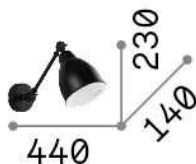

General info

Indoor - Wall lamps

Ean	8021696027852
Item	NEWTON AP1 NERO
Installation	Wall lamps
Guarantee	5 years
Gross weight	0.8 kg
Volume	0.009315 m ³

Technical info

Net weight	0.6 kg
Insulation class	I
Protection index	IP20
Compliance	CE
Operating temperature	0° ~ +40 °C
Dimmer	Determined by the light bulb
Power output	220-240 V AC
Power supply	Not required
Adjustability	YES