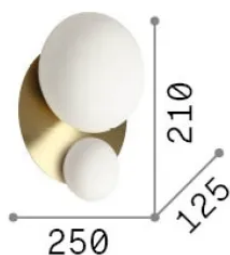

Source info

Integrated source	Light bulb (included)
Replaceable source	Replaceable
Power	GX53 max 2 x 4 W
Emission	Diffuse
Max consumption	-
Bulb included	209043 G9 3.0W 3000K CRI80
Recommended bulb	305486 G9 4.0W 3000K CRI80