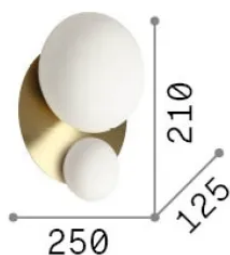

General info

Indoor - Wall lamps

Ean	8021696346533
Item	NINFEA AP2 OTTONE
Installation	Wall lamps
Warranty	5 years
Gross weight	1.2 kg
Volume	0.006332 m ³

Technical info

Net weight	0.8 kg
Insulation class	II
Protection index	IP20
Compliance	CE
Operating temperature	0° ~ +40 °C
Dimmer	Non-dimmable
Power output	220-240 V AC
Power supply	Not required