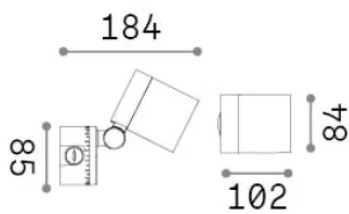

General info

Outdoor - Wall lamps

Ean	8021696337548
Item	O-ZONE AP
Installation	Wall lamps
Warranty	5 years
Gross weight	1.1 kg
Volume	0.006032 m ³

Technical info

Net weight	0.8 kg
Insulation class	I
Protection index	IP66
Compliance	CE
Operating temperature	-15° ~ +45 °C
Dimmer	Non-dimmable, On-Off
Power output	220-240 V AC 50/60 Hz
Power supply	In-built, included Replaceable (by qualified operators only), electronic