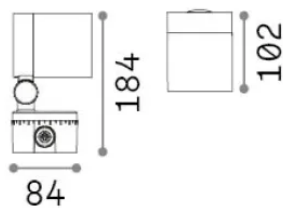

Source info

Integrated source	Integrated LED module
Replaceable source	Replaceable (by qualified operators only)
Power	LED 13 W
Emission	Direct
Max consumption	max 13 W
Features LED	LED COB CITIZEN
CCT LED	3000 K
Duration LED (t. 25°C)	50000 h
CRI	> 90
SDCM	3
Light beam	47°
Light beam flux	1100 lm
Useful light flux	970 lm
Photobiological risk	1