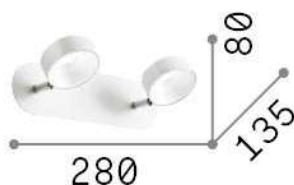

Net weight	0.62 kg
Insulation class	I
Protection index	IP20
Compliance	CE
Operating temperature	0° ~ +40 °C
Dimmer	NO, On-Off
Power output	220-240 V AC 50 Hz
Power supply	In-built, included electronic
Adjustability	YES

Source info

Integrated source	Integrated LED module
Replaceable source	No
Power	LED 12 W
Emission	Direct
Max consumption	max 12,00 W
Features LED	LED SMD
CCT LED	3000 K
Duration LED (t. 25°c)	20000 h
CRI	> 80
Light beam flux	1400 lm
Useful light flux	720 lm
Bulb included	1 - E14 OLIVA 4W 3000K CRI80 SATIN