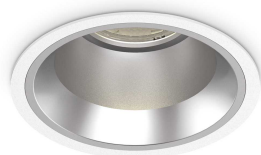

General info

Technical - Recessed lights

Ean	8021696266497
Item	OFF FI 15W 3000K WH
Installation	Recessed lights
Guarantee	5 years
Gross weight	0.57 kg
Volume	0.002052 m ³

Technical info

Net weight	0.46 kg
Insulation class	II
Protection index	IP20
Compliance	CE
Operating temperature	0° ~ +40 °C
Dimmer	NO, On-Off
Power output	220-240 V AC 50/60 Hz
Power supply	Separate, included Replaceable (by qualified operators only), electronic, tridonic
Recessed specifications	Ø 100 - h. ≥ 130 , 1-25
Front protection index	IP54
Accessories not included	Dimmable driver, Black reflector

Source info

Integrated source	Integrated LED module
Replaceable source	Replaceable (by qualified operators only)
Power	15 W
Emission	Direct
Max consumption	max 15,00 W
Features LED	LED COB CITIZEN
CCT LED	3000 K
Duration LED (t. 25°C)	50000 h
CRI	> 90
SDCM	3
Light beam	50°
UGR Maximum	< 19
Light beam flux	1350 lm
Useful light flux	1085 lm