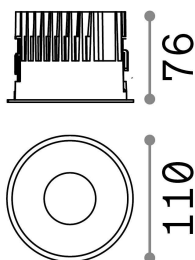

General info

Technical - Recessed lights

Ean	8021696266497
Item	OFF FI 15W 3000K WH
Installation	Recessed lights
Guarantee	5 years
Gross weight	0.57 kg
Volume	0.002052 m ³

Technical info

Net weight	0.46 kg
Insulation class	II
Protection index	IP20
Compliance	CE
Operating temperature	0° ~ +40 °C
Dimmer	NO, On-Off
Power output	220-240 V AC 50/60 Hz
Power supply	Separate, included Replaceable (by qualified operators only), electronic, tridonic
Recessed specifications	Ø 100 - h. ≥ 130 , 1-25
Front protection index	IP54
Accessories not included	Dimmable driver, Black reflector

Source info

Integrated source	Integrated LED module
Replaceable source	Replaceable (by qualified operators only)
Power	15 W
Emission	Direct
Max consumption	max 15,00 W
Features LED	LED COB CITIZEN
CCT LED	3000 K
Duration LED (t. 25°C)	50000 h
CRI	> 90
SDCM	3
Light beam	50°
UGR Maximum	< 19
Light beam flux	1350 lm
Useful light flux	1085 lm