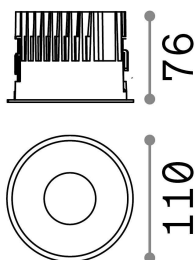

General info

Technical - Recessed lights

Ean	8021696266565
Item	OFF FI 15W 4000K BK
Installation	Recessed lights
Guarantee	5 years
Gross weight	0.57 kg
Volume	0.002052 m ³

Technical info

Net weight	0.46 kg
Insulation class	II
Protection index	IP20
Compliance	CE
Operating temperature	0° ~ +40 °C
Dimmer	NO, On-Off
Power output	220-240 V AC 50/60 Hz
Power supply	Separate, included Replaceable (by qualified operators only), electronic, tridonic
Recessed specifications	Ø 100 - h. ≥ 130 , 1-25
Front protection index	IP54
Accessories not included	Dimmable driver, Black reflector

Source info

Integrated source	Integrated LED module
Replaceable source	Replaceable (by qualified operators only)
Power	15 W
Emission	Direct
Max consumption	max 15,00 W
Features LED	LED COB CITIZEN
CCT LED	4000 K
Duration LED (t. 25°C)	50000 h
CRI	> 90
SDCM	3
Light beam	50°
UGR Maximum	< 19
Light beam flux	1450 lm
Useful light flux	1155 lm