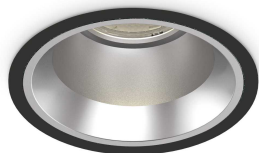

General info

Technical - Recessed lights

Ean	8021696266565
Item	OFF FI 15W 4000K BK
Installation	Recessed lights
Guarantee	5 years
Gross weight	0.57 kg
Volume	0.002052 m ³

Technical info

Net weight	0.46 kg
Insulation class	II
Protection index	IP20
Compliance	CE
Operating temperature	0° ~ +40 °C
Dimmer	NO, On-Off
Power output	220-240 V AC 50/60 Hz
Power supply	Separate, included Replaceable (by qualified operators only), electronic, tridonic
Recessed specifications	Ø 100 - h. ≥ 130 , 1-25
Front protection index	IP54
Accessories not included	Dimmable driver, Black reflector

Source info

Integrated source	Integrated LED module
Replaceable source	Replaceable (by qualified operators only)
Power	15 W
Emission	Direct
Max consumption	max 15,00 W
Features LED	LED COB CITIZEN
CCT LED	4000 K
Duration LED (t. 25°C)	50000 h
CRI	> 90
SDCM	3
Light beam	50°
UGR Maximum	< 19
Light beam flux	1450 lm
Useful light flux	1155 lm