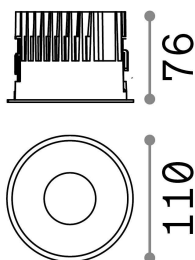

## Technical - Recessed lights

<b>Ean</b>	8021696266503
<b>Item</b>	OFF FI 15W 4000K WH
<b>Installation</b>	Recessed lights
<b>Guarantee</b>	5 years
<b>Gross weight</b>	0.57 kg
<b>Volume</b>	0.002052 m <sup>3</sup>

## Technical info

<b>Net weight</b>	0.46 kg
<b>Insulation class</b>	II
<b>Protection index</b>	IP20
<b>Compliance</b>	CE
<b>Operating temperature</b>	0° ~ +40 °C
<b>Dimmer</b>	NO, On-Off
<b>Power output</b>	220-240 V AC 50/60 Hz
<b>Power supply</b>	Separate, included Replaceable (by qualified operators only), electronic, tridonic
<b>Recessed specifications</b>	Ø 100 - h. ≥ 130 , 1-25
<b>Front protection index</b>	IP54
<b>Accessories not included</b>	Dimmable driver, Black reflector