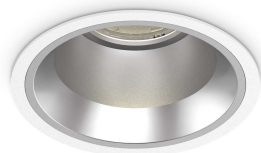

## Technical - Recessed lights

<b>Ean</b>	8021696266503
<b>Item</b>	OFF FI 15W 4000K WH
<b>Installation</b>	Recessed lights
<b>Guarantee</b>	5 years
<b>Gross weight</b>	0.57 kg
<b>Volume</b>	0.002052 m <sup>3</sup>

## Source info

<b>Integrated source</b>	Integrated LED module
<b>Replaceable source</b>	Replaceable (by qualified operators only)
<b>Power</b>	15 W
<b>Emission</b>	Direct
<b>Max consumption</b>	max 15,00 W
<b>Features LED</b>	LED COB CITIZEN
<b>CCT LED</b>	4000 K
<b>Duration LED (t. 25°C)</b>	50000 h
<b>CRI</b>	> 90
<b>SDCM</b>	3
<b>Light beam</b>	50°
<b>UGR Maximum</b>	< 19
<b>Light beam flux</b>	1450 lm
<b>Useful light flux</b>	1155 lm