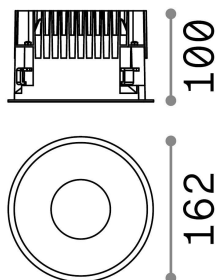

General info

Technical - Recessed lights

Ean	8021696266510
Item	OFF FI 28W 3000K WH
Installation	Recessed lights
Guarantee	5 years
Gross weight	1.13 kg
Volume	0.004468 m ³

Technical info

Net weight	0.99 kg
Insulation class	II
Protection index	IP20
Compliance	CE
Operating temperature	0° ~ +40 °C
Dimmer	NO, On-Off
Power output	220-240 V AC 50/60 Hz
Power supply	Separate, included Replaceable (by qualified operators only), electronic, tridonic
Recessed specifications	Ø 150 - h. ≥ 150 , 1-25
Front protection index	IP54
Accessories not included	Dimmable driver, Black reflector

Source info

Integrated source	Integrated LED module
Replaceable source	Replaceable (by qualified operators only)
Power	28 W
Emission	Direct
Max consumption	max 28,00 W
Features LED	LED COB CITIZEN
CCT LED	3000 K
Duration LED (t. 25°C)	50000 h
CRI	> 90
SDCM	3
Light beam	60°
UGR Maximum	< 19
Light beam flux	2900 lm
Useful light flux	2385 lm