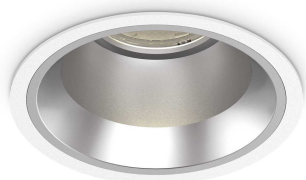

General info

Technical - Recessed lights

Ean	8021696266510
Item	OFF FI 28W 3000K WH
Installation	Recessed lights
Guarantee	5 years
Gross weight	1.13 kg
Volume	0.004468 m ³

Technical info

Net weight	0.99 kg
Insulation class	II
Protection index	IP20
Compliance	CE
Operating temperature	0° ~ +40 °C
Dimmer	NO, On-Off
Power output	220-240 V AC 50/60 Hz
Power supply	Separate, included Replaceable (by qualified operators only), electronic, tridonic
Recessed specifications	Ø 150 - h. ≥ 150 , 1-25
Front protection index	IP54
Accessories not included	Dimmable driver, Black reflector

Source info

Integrated source	Integrated LED module
Replaceable source	Replaceable (by qualified operators only)
Power	28 W
Emission	Direct
Max consumption	max 28,00 W
Features LED	LED COB CITIZEN
CCT LED	3000 K
Duration LED (t. 25°C)	50000 h
CRI	> 90
SDCM	3
Light beam	60°
UGR Maximum	< 19
Light beam flux	2900 lm
Useful light flux	2385 lm