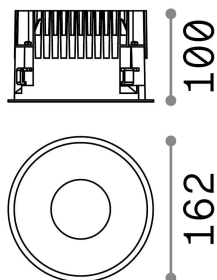

General info

Technical - Recessed lights

Ean	8021696266527
Item	OFF FI 28W 4000K WH
Installation	Recessed lights
Guarantee	5 years
Gross weight	1.13 kg
Volume	0.004468 m ³

Technical info

Net weight	0.99 kg
Insulation class	II
Protection index	IP20
Compliance	CE
Operating temperature	0° ~ +40 °C
Dimmer	NO, On-Off
Power output	220-240 V AC 50/60 Hz
Power supply	Separate, included Replaceable (by qualified operators only), electronic, tridonic
Recessed specifications	Ø 150 - h. ≥ 150 , 1-25
Front protection index	IP54
Accessories not included	Dimmable driver, Black reflector

Source info

Integrated source	Integrated LED module
Replaceable source	Replaceable (by qualified operators only)
Power	28 W
Emission	Direct
Max consumption	max 28,00 W
Features LED	LED COB CITIZEN
CCT LED	4000 K
Duration LED (t. 25°C)	50000 h
CRI	> 90
SDCM	3
Light beam	60°
UGR Maximum	< 19
Light beam flux	3150 lm
Useful light flux	2490 lm