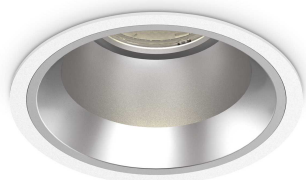

General info

Technical - Recessed lights

Ean	8021696266527
Item	OFF FI 28W 4000K WH
Installation	Recessed lights
Guarantee	5 years
Gross weight	1.13 kg
Volume	0.004468 m ³

Technical info

Net weight	0.99 kg
Insulation class	II
Protection index	IP20
Compliance	CE
Operating temperature	0° ~ +40 °C
Dimmer	NO, On-Off
Power output	220-240 V AC 50/60 Hz
Power supply	Separate, included Replaceable (by qualified operators only), electronic, tridonic
Recessed specifications	Ø 150 - h. ≥ 150 , 1-25
Front protection index	IP54
Accessories not included	Dimmable driver, Black reflector

Source info

Integrated source	Integrated LED module
Replaceable source	Replaceable (by qualified operators only)
Power	28 W
Emission	Direct
Max consumption	max 28,00 W
Features LED	LED COB CITIZEN
CCT LED	4000 K
Duration LED (t. 25°C)	50000 h
CRI	> 90
SDCM	3
Light beam	60°
UGR Maximum	< 19
Light beam flux	3150 lm
Useful light flux	2490 lm