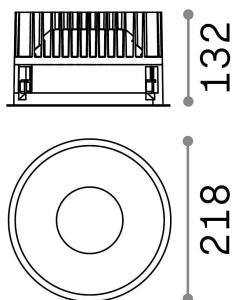

General info

Technical - Recessed lights

Ean	8021696266596
Item	OFF FI 42W 3000K BK
Installation	Recessed lights
Guarantee	5 years
Gross weight	2.08 kg
Volume	0.009396 m ³

Technical info

Net weight	1.85 kg
Insulation class	II
Protection index	IP20
Compliance	CE
Operating temperature	0° ~ +40 °C
Dimmer	NO, On-Off
Power output	220-240 V AC 50/60 Hz
Power supply	Separate, included Replaceable (by qualified operators only), electronic, tridonic
Recessed specifications	Ø 205 - h. ≥ 180 , 1-25
Front protection index	IP54
Accessories not included	Dimmable driver, Black reflector

Source info

Integrated source	Integrated LED module
Replaceable source	Replaceable (by qualified operators only)
Power	42 W
Emission	Direct
Max consumption	max 42,00 W
Features LED	LED COB CITIZEN
CCT LED	3000 K
Duration LED (t. 25°C)	50000 h
CRI	> 90
SDCM	3
Light beam	60°
UGR Maximum	< 19
Light beam flux	4150 lm
Useful light flux	3320 lm