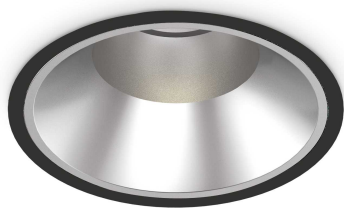

General info

Technical - Recessed lights

Ean	8021696266596
Item	OFF FI 42W 3000K BK
Installation	Recessed lights
Guarantee	5 years
Gross weight	2.08 kg
Volume	0.009396 m ³

Technical info

Net weight	1.85 kg
Insulation class	II
Protection index	IP20
Compliance	CE
Operating temperature	0° ~ +40 °C
Dimmer	NO, On-Off
Power output	220-240 V AC 50/60 Hz
Power supply	Separate, included Replaceable (by qualified operators only), electronic, tridonic
Recessed specifications	Ø 205 - h. ≥ 180 , 1-25
Front protection index	IP54
Accessories not included	Dimmable driver, Black reflector

Source info

Integrated source	Integrated LED module
Replaceable source	Replaceable (by qualified operators only)
Power	42 W
Emission	Direct
Max consumption	max 42,00 W
Features LED	LED COB CITIZEN
CCT LED	3000 K
Duration LED (t. 25°C)	50000 h
CRI	> 90
SDCM	3
Light beam	60°
UGR Maximum	< 19
Light beam flux	4150 lm
Useful light flux	3320 lm