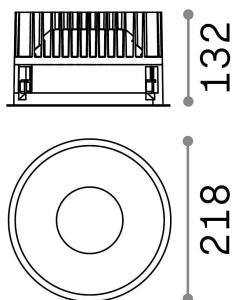

General info

Technical - Recessed lights

Ean	8021696266541
Item	OFF FI 42W 4000K WH
Installation	Recessed lights
Guarantee	5 years
Gross weight	2.08 kg
Volume	0.009396 m ³

Technical info

Net weight	1.85 kg
Insulation class	II
Protection index	IP20
Compliance	CE
Operating temperature	0° ~ +40 °C
Dimmer	NO, On-Off
Power output	220-240 V AC 50/60 Hz
Power supply	Separate, included Replaceable (by qualified operators only), electronic, tridonic
Recessed specifications	Ø 205 - h. ≥ 180 , 1-25
Front protection index	IP54
Accessories not included	Dimmable driver, Black reflector

Source info

Integrated source	Integrated LED module
Replaceable source	Replaceable (by qualified operators only)
Power	42 W
Emission	Direct
Max consumption	max 42,00 W
Features LED	LED COB CITIZEN
CCT LED	4000 K
Duration LED (t. 25°C)	50000 h
CRI	> 90
SDCM	3
Light beam	60°
UGR Maximum	< 19
Light beam flux	4500 lm
Useful light flux	3520 lm