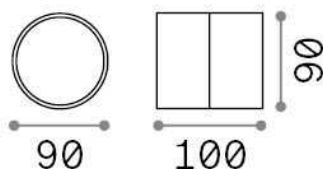

Source info

Integrated source	Integrated LED module
Replaceable source	No
Power	7 W
Emission	Direct
Max consumption	max 7,00 W
Features LED	LED COB
CCT LED	4000 K
Duration LED (t. 25°C)	25000 h
CRI	> 80
Light beam	120°
Light beam flux	650 lm
Useful light flux	550 lm