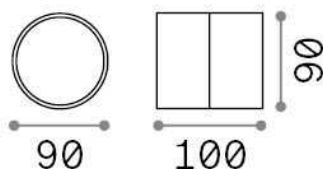

General info

Outdoor - Wall lamps

Ean	8021696285504
Item	OMEGA AP ROUND NERO 4000K
Installation	Wall lamps
Guarantee	5 years
Gross weight	0.55 kg
Volume	0.0012 m ³

Technical info

Net weight	0.5 kg
Insulation class	I
Protection index	IP54
Compliance	CE
Operating temperature	-15° ~ +45 °C
Dimmer	NO, On-Off
Power output	220-240 V AC 50/60 Hz
Power supply	In-built, included Replaceable (by qualified operators only), electronic
Adjustability	vert. 0°-90°

Source info

Integrated source	Integrated LED module
Replaceable source	No
Power	7 W
Emission	Direct
Max consumption	max 7,00 W
Features LED	LED COB
CCT LED	4000 K
Duration LED (t. 25°C)	25000 h
CRI	> 80
Light beam	120°
Light beam flux	650 lm
Useful light flux	550 lm