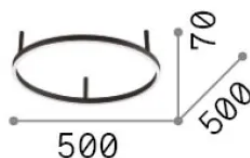

Source info

Integrated source	Integrated LED module
Replaceable source	Replaceable (by qualified operators only)
Power	29 W
Emission	Direct
Max consumption	max 29 W
Features LED	LED SMD
CCT LED	2700 K
Duration LED (t. 25°C)	50000 h
CRI	> 90
SDCM	3
Light beam	115°
Light beam flux	2850 lm
Useful light flux	1290 lm
Photobiological risk	2