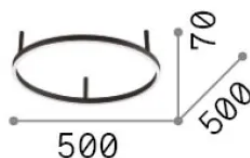

General info

Indoor - Ceiling lamps

Ean	8021696341897
Item	ORACLE SLIM PL D050 ROUND 2700K ON-OFF WH
Installation	Ceiling lamps
Warranty	5 years
Gross weight	2.4 kg
Volume	0.027225 m ³

Technical info

Net weight	1.1 kg
Insulation class	II
Protection index	IP20
Compliance	CE
Operating temperature	0° ~ +40 °C
Dimmer	Non-dimmable, On-Off
Power output	220-240 V AC 50/60 Hz
Power supply	In-built, included Replaceable (by qualified operators only), electronic

Source info

Integrated source	Integrated LED module
Replaceable source	Replaceable (by qualified operators only)
Power	29 W
Emission	Direct
Max consumption	max 29 W
Features LED	LED SMD
CCT LED	2700 K
Duration LED (t. 25°C)	50000 h
CRI	> 90
SDCM	3
Light beam	115°
Light beam flux	2850 lm
Useful light flux	1720 lm
Photobiological risk	2