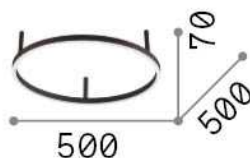

General info

Indoor - Ceiling lamps

Ean	8021696265971
Item	ORACLE SLIM PL D050 ROUND 3000K ON-OFF WH
Installation	Ceiling lamps
Guarantee	5 years
Gross weight	2.19 kg
Volume	0.045486 m ³

Technical info

Net weight	1.24 kg
Insulation class	II
Protection index	IP20
Compliance	CE
Operating temperature	0° ~ +40 °C
Dimmer	NO, On-Off
Power output	220-240 V AC 50/60 Hz
Power supply	In-built, included Replaceable (by qualified operators only), electronic

Source info

Integrated source	Integrated LED module
Replaceable source	Replaceable (by qualified operators only)
Power	LED 32 W
Emission	Direct
Max consumption	max 32,00 W
Features LED	LED SMD
CCT LED	3000 K
Duration LED (t. 25°C)	20000 h
CRI	> 80
SDCM	3
Light beam	115°
Light beam flux	3150 lm
Useful light flux	1870 lm
Bulb included	1 - E14 OLIVA 4W 3000K CRI80 SATIN