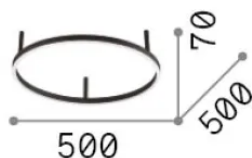

General info

Indoor - Ceiling lamps

Ean	8021696341910
Item	ORACLE SLIM PL D050 ROUND 4000K ON-OFF WH
Installation	Ceiling lamps
Warranty	5 years
Gross weight	2.4 kg
Volume	0.027225 m ³

Technical info

Net weight	1.1 kg
Insulation class	II
Protection index	IP20
Compliance	CE
Operating temperature	0° ~ +40 °C
Dimmer	Non-dimmable, On-Off
Power output	220-240 V AC 50/60 Hz
Power supply	In-built, included Replaceable (by qualified operators only), electronic

Source info

Integrated source	Integrated LED module
Replaceable source	Replaceable (by qualified operators only)
Power	29 W
Emission	Direct
Max consumption	max 29 W
Features LED	LED SMD
CCT LED	4000 K
Duration LED (t. 25°C)	50000 h
CRI	> 90
SDCM	3
Light beam	115°
Light beam flux	3400 lm
Useful light flux	2050 lm
Photobiological risk	2