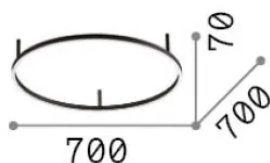

General info

Indoor - Ceiling lamps

Ean	8021696341934
Item	ORACLE SLIM PL D070 ROUND 2700K ON-OFF WH
Installation	Ceiling lamps
Warranty	5 years
Gross weight	3.32 kg
Volume	0.053438 m ³

Technical info

Net weight	1.25 kg
Insulation class	II
Protection index	IP20
Compliance	CE
Operating temperature	0° ~ +40 °C
Dimmer	Non-dimmable, On-Off
Power output	220-240 V AC 50/60 Hz
Power supply	In-built, included Replaceable (by qualified operators only), electronic

Source info

Integrated source	Integrated LED module
Replaceable source	Replaceable (by qualified operators only)
Power	37 W
Emission	Direct
Max consumption	max 37 W
Features LED	LED SMD
CCT LED	2700 K
Duration LED (t. 25°C)	50000 h
CRI	> 90
SDCM	3
Light beam	115°
Light beam flux	3800 lm
Useful light flux	2410 lm
Photobiological risk	2