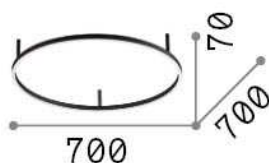

Source info

Integrated source	Integrated LED module
Replaceable source	Replaceable (by qualified operators only)
Power	LED 38 W
Emission	Direct
Max consumption	max 38,00 W
Features LED	LED SMD
CCT LED	3000 K
Duration LED (t. 25°C)	20000 h
CRI	> 80
SDCM	3
Light beam	115°
Light beam flux	4300 lm
Useful light flux	2200 lm
Bulb included	1 - E14 OLIVA 4W 3000K CRI80 SATIN