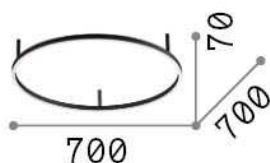

Source info

Integrated source	Integrated LED module
Replaceable source	Replaceable (by qualified operators only)
Power	LED 38 W
Emission	Direct
Max consumption	max 38,00 W
Features LED	LED SMD
CCT LED	3000 K
Duration LED (t. 25°C)	20000 h
CRI	> 80
SDCM	3
Light beam	115°
Light beam flux	4300 lm
Useful light flux	2520 lm
Bulb included	1 - E14 OLIVA 4W 3000K CRI80 SATIN